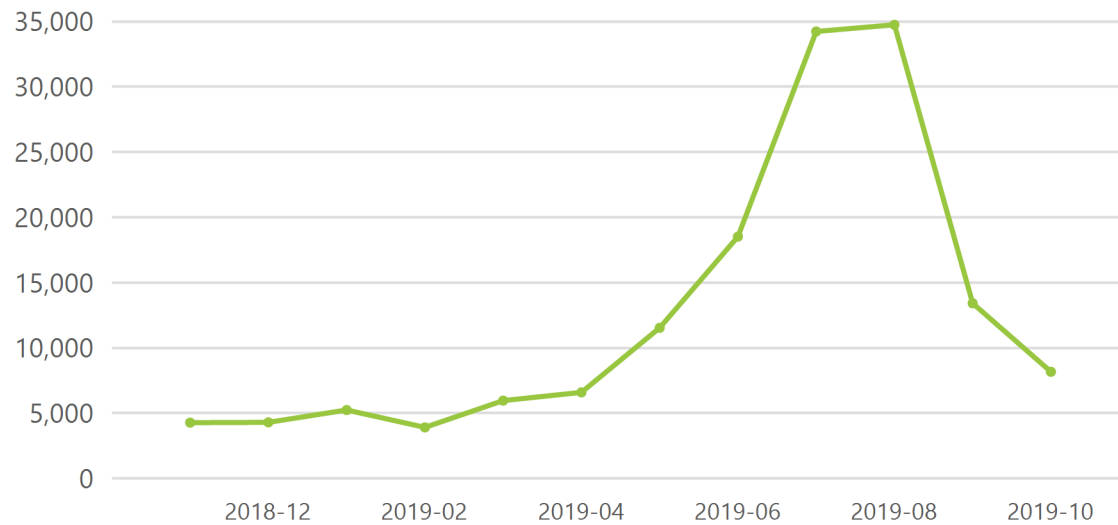

bi@avinode.com
www.avinode.com

 **avinode**

Overview - Requested departures per month

Per Departure date

2018-11	2018-12	2019-01	2019-02	2019-03	2019-04	2019-05	2019-06	2019-07	2019-08	2019-09	2019-10
4,279	4,305	5,247	3,917	5,968	6,599	11,543	18,528	34,240	34,753	13,422	8,176

Requests per month

Please note: the numbers shown represent requested flights per month in Avinode, not actual flown movements. Use the stats to get an overview of the seasonality and a sense of the overall demand levels during the last 12 months for the selected Region/Country/State and Aircraft type.